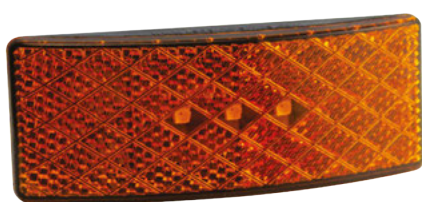

EU38 BLACK RANGE LOW-PROFILE MARKER LAMPS

Voltage Range: 12/24V

Warranty: 5 Years

Ingress Protection: IP67

Approval: ECE, EMC

We are pleased to announce the extension of our popular EU38 Marker Lamps range – now available with black housing!

This LED Autolamps exclusive designed marker lamps series features our 'Click & Stick' mounting system for fast and simple fitment.

NEW

SIDE MARKER / REFLECTOR

EU38BAM

Current Draw (13.8V / 28V): 0.01A / 0.01A

- Vertical or horizontal mounting

NEW

REAR MARKER / REFLECTOR

EU38BRM

Current Draw (13.8V / 28V): 0.01A / 0.01A

- Horizontal mounting

NEW

FRONT MARKER / REFLECTOR