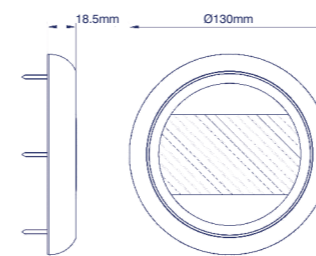

Part No	Voltage	Colour	Position	Reflex	Bracket	Cable Length	ECE Reg.
26258AK-V	12/24V	Amber	Side	✓	✓	250mm	3, 91
26258RK-V	12/24V	Red	Rear	✓	✓	250mm	3, 7
26258CK-V	12/24V	White	Front	✓	✓	250mm	3, 7
26258A-V	12/24V	Amber	Side	✓		250mm	3, 91
26258R-V	12/24V	Red	Rear	✓		250mm	3, 7
26258C-V	12/24V	White	Front	✓		250mm	3, 7

Part No	Voltage	Colour	Position	Cable Length	ECE Reg.
LAPCV201	12/24V	Amber	Side	500mm	91
LAPCV202	12/24V	Red	Rear	500mm	7
LAPCV203	12/24V	White	Front	500mm	7

STALK LAMPS

Part No	Voltage	Handed	Front	Rear	Side	Cable Length	ECE Reg.
LAPCV301	12/24V	Both	✓	✓			7
LAPCV302-L	12/24V	Left	✓	✓		370mm	7
LAPCV302-R	12/24V	Right	✓	✓		370mm	7
LAPCV303-L	12/24V	Left	✓	✓		320mm	7
LAPCV303-R	12/24V	Right	✓	✓		320mm	7
LAPCV304-L	12/24V	Left	✓	✓	✓	250mm	7, 91
LAPCV304-R	12/24V	Right	✓	✓	✓	250mm	7, 91
26550-2VLH	12/24V	Left	✓	✓	✓	500mm w/PRS	7, 91
26550-2VRH	12/24V	Right	✓	✓	✓	500mm w/PRS	7, 91

Reflectors

47001A

47001R

47001C

Part No	Colour	Adhesive Mount	ECE Reg.
47001A	Amber	✓	3
47001R	Red	✓	3
47001C	White	✓	3

INTERIOR LAMPS

Part No	Voltage	Effective Lumen	Number of LEDs	Length A	Switch	Cable Length
22785CKS-WV	12/24V	380	9	245mm	✓	100mm
22776CKS-WV	12/24V	600	18	400mm	✓	100mm
22762S-12V	12V	378	27	555mm	✓	100mm
22762S-24V	24V	378	27	555mm	✓	100mm

LAPCV401-S

LAPCV402

Part No	Voltage	Effective Lumen	Number of LEDs	Switch	IP Rating	Cable Length
LAPCV401	12/24V	720	51		IP67	180mm
LAPCV401-S	12/24V	720	51	✓	IP67	180mm
LAPCV402	12/24V	630	42		IP67	180mm
LAPCV402-S	12/24V	630	42	✓	IP67	180mm