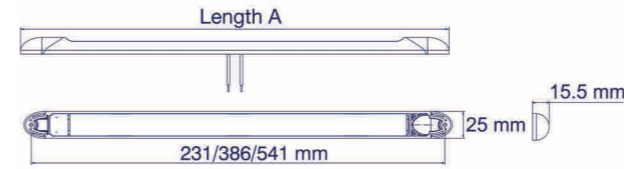

Part No	Voltage	Colour	Position	Cable Length	ECE Reg.
LAPCV201	12/24V	Amber	Side	500mm	91
LAPCV202	12/24V	Red	Rear	500mm	7
LAPCV203	12/24V	White	Front	500mm	7

STALK LAMPS

Part No	Voltage	Handed	Front	Rear	Side	Cable Length	ECE Reg.
LAPCV301	12/24V	Both	✓	✓			7
LAPCV302-L	12/24V	Left	✓	✓		370mm	7
LAPCV302-R	12/24V	Right	✓	✓		370mm	7
LAPCV303-L	12/24V	Left	✓	✓		320mm	7
LAPCV303-R	12/24V	Right	✓	✓		320mm	7
LAPCV304-L	12/24V	Left	✓	✓	✓	250mm	7, 91
LAPCV304-R	12/24V	Right	✓	✓	✓	250mm	7, 91
26550-2VLH	12/24V	Left	✓	✓	✓	500mm w/PRS	7, 91
26550-2VRH	12/24V	Right	✓	✓	✓	500mm w/PRS	7, 91

Reflectors

47001A

47001R

47001C

Part No	Colour	Adhesive Mount	ECE Reg.
47001A	Amber	✓	3
47001R	Red	✓	3
47001C	White	✓	3

INTERIOR LAMPS

Part No	Voltage	Effective Lumen	Number of LEDs	Length A	Switch	Cable Length
22785CKS-WV	12/24V	380	9	245mm	✓	100mm
22776CKS-WV	12/24V	600	18	400mm	✓	100mm
22762S-12V	12V	378	27	555mm	✓	100mm
22762S-24V	24V	378	27	555mm	✓	100mm