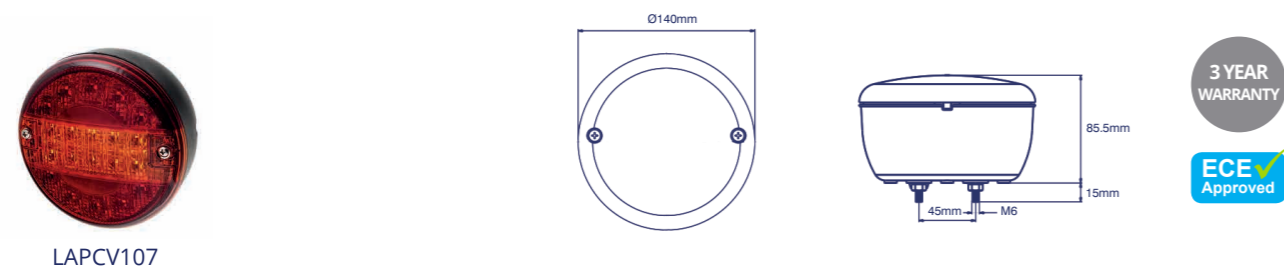

ROUND STYLE REAR LAMPS

Part No	Voltage	Stop	Tail	D.I.	Reverse	Fog	Cable Length	ECE Reg.
26004N-1	12/24V	✓	✓	✓			200mm	6, 7
26004N-2	12/24V			✓	✓		200mm	6, 23
26004N-3	12/24V			✓		✓	200mm	6, 38

5 YEAR WARRANTY
ECE Approved

Part No	Voltage	Stop	Tail	D.I.	Reverse	Cable Length	ECE Reg.
26011K-1	12/24V	✓	✓	✓		400mm	6, 7
26011K-2	12/24V			✓	✓	400mm	6, 23

5 YEAR WARRANTY
ECE Approved

Part No	Voltage	Stop	Tail	D.I.	Reverse	Fog	Cable Length	ECE Reg.
LAPCV108	12/24V	✓	✓	✓			250mm	6, 7
LAPCV109	12/24V				✓	✓	250mm	23, 38

3 YEAR WARRANTY
ECE Approved

Part No	Voltage	Stop	Tail	D.I.	Connector	ECE Reg.
LAPCV107	12/24V	✓	✓	✓	Terminal	6, 7

3 YEAR WARRANTY
ECE Approved

SQUARE & COMBINATION LAMPS

Part No	Voltage	Stop	Tail	D.I.	Reverse	Fog	License	Reflex	Cable Length	ECE Reg.
LAPCV101	12/24V	✓	✓	✓			✓	✓	500mm	3, 4, 6, 7
LAPCV102	12/24V				✓	✓		✓	500mm	3, 23, 38