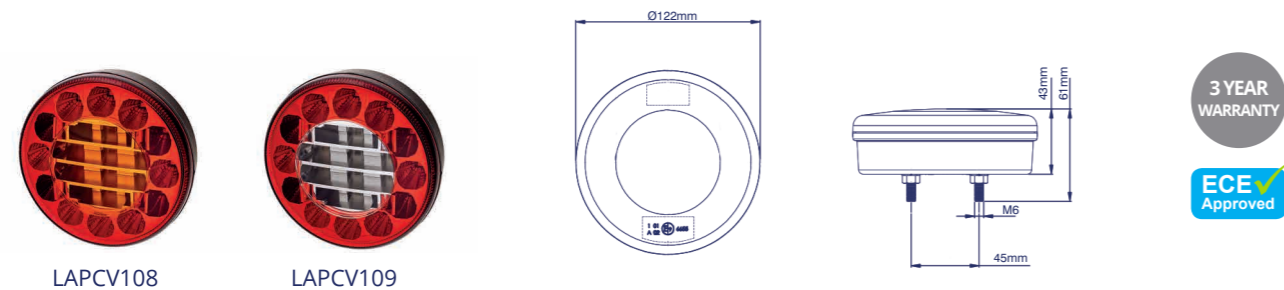

ROUND STYLE REAR LAMPS

Part No	Voltage	Stop	Tail	D.I.	Reverse	Fog	Cable Length	ECE Reg.
26004N-1	12/24V	✓	✓	✓			200mm	6, 7
26004N-2	12/24V			✓	✓		200mm	6, 23
26004N-3	12/24V			✓		✓	200mm	6, 38

5 YEAR WARRANTY
ECE Approved

Part No	Voltage	Stop	Tail	D.I.	Reverse	Cable Length	ECE Reg.
26011K-1	12/24V	✓	✓	✓		400mm	6, 7
26011K-2	12/24V			✓	✓	400mm	6, 23

5 YEAR WARRANTY
ECE Approved

Part No	Voltage	Stop	Tail	D.I.	Reverse	Fog	Cable Length	ECE Reg.
LAPCV108	12/24V	✓	✓	✓			250mm	6, 7
LAPCV109	12/24V				✓	✓	250mm	23, 38

3 YEAR WARRANTY
ECE Approved

Part No	Voltage	Stop	Tail	D.I.	Connector	ECE Reg.
LAPCV107	12/24V	✓	✓	✓	Terminal	6, 7

3 YEAR WARRANTY
ECE Approved

SQUARE & COMBINATION LAMPS

Part No	Voltage	Stop	Tail	D.I.	Reverse	Fog	License	Reflex	Cable Length	ECE Reg.
LAPCV101	12/24V	✓	✓	✓			✓	✓	500mm	3, 4, 6, 7
LAPCV102	12/24V				✓	✓		✓	500mm	3, 23, 38