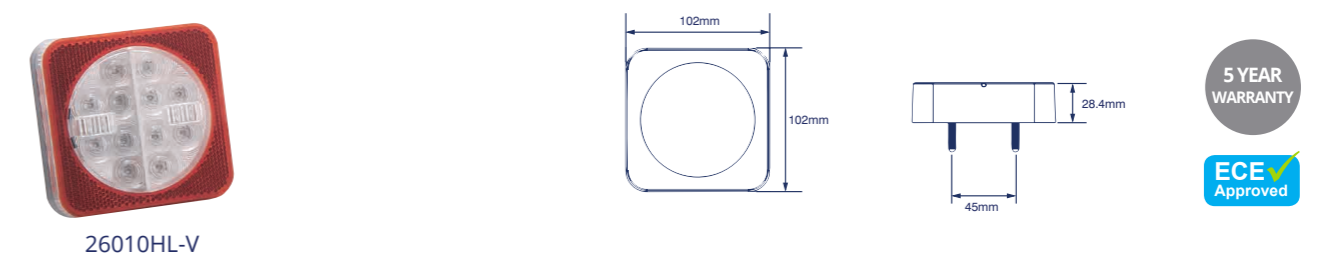

Part No	Voltage	Stop	Tail	D.I.	License	Reflex	Cable Length	ECE Reg.
26010HL-V	12/24V	✓	✓	✓	✓	✓	500mm	3, 4, 6, 7

5 YEAR WARRANTY
ECE Approved