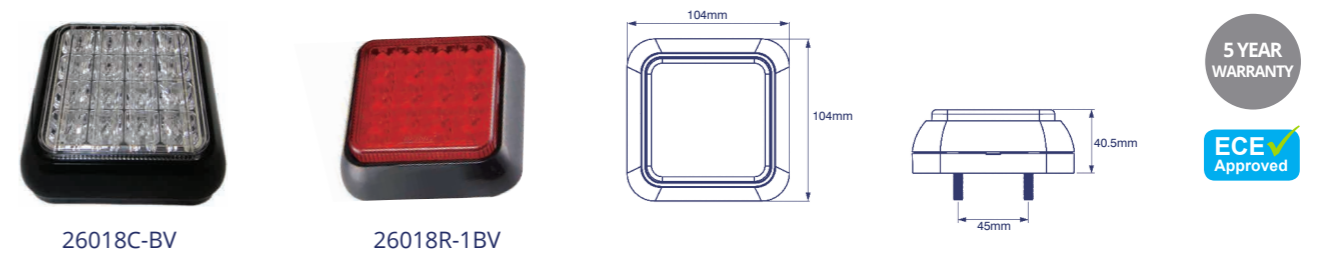

Part No	Voltage	Reverse	Fog	Cable Length	ECE Reg.
26018C-BV	12/24V	✓		200mm	23
26018R-1BV	12/24V		✓	200mm	38

5 YEAR WARRANTY
ECE Approved