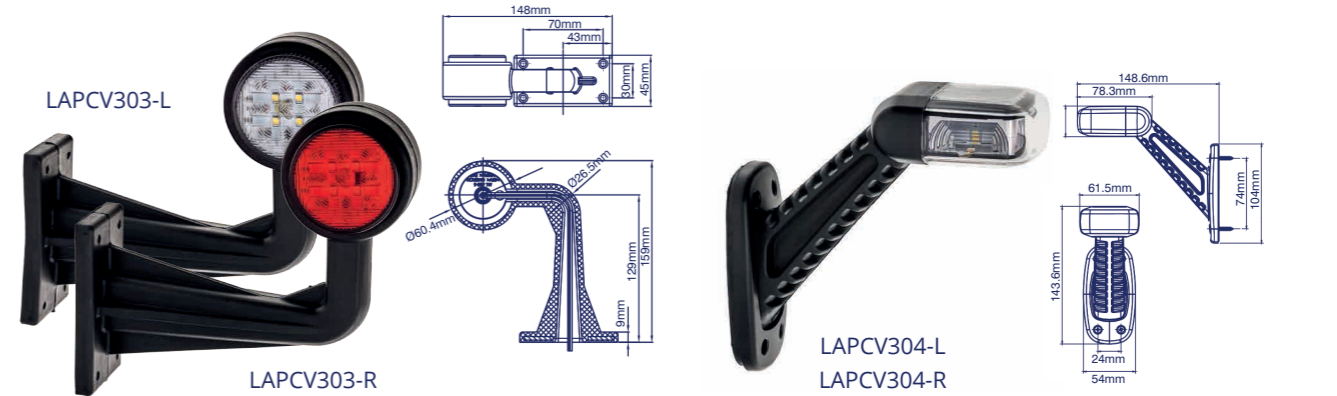

Part No	Voltage	Stop	Tail	D.I.	Reverse	Reflex	Cable Length	ECE Reg
LAPCV112	12/24V	✓	✓	✓	✓	✓	300mm	3, 6, 7, 23

Part No	Voltage	Stop	Tail	D.I.	Reverse	Fog	Side	Reflex	Connector	ECE Reg
26006RH	12/24V	✓	✓	✓	✓	✓	✓	✓	7 Pin	3, 6, 7, 23, 38, 91
26006LH	12/24V	✓	✓	✓	✓	✓	✓	✓	7 Pin	3, 6, 7, 23, 38, 91

Part No	Voltage	Stop	Tail	D.I.	Reverse	Fog	Cable Length	ECE Reg
LAPCV110	12/24V	✓	✓	✓			250mm	6, 7
LAPCV111	12/24V				✓	✓	250mm	23, 38

MARKER & OUTLINE LAMPS

Part No	Voltage	Colour	Position	Reflex	Bracket	Cable Length	ECE Reg.
LAPCV211-K	12/24V	Amber	Side	✓	✓	250mm	3, 91
LAPCV212-K	12/24V	Red	Rear	✓	✓	250mm	3, 7
LAPCV213-K	12/24V	White	Front	✓	✓	250mm	3, 7
LAPCV211	12/24V	Amber	Side	✓		250mm	3, 91
LAPCV212	12/24V	Red	Rear	✓		250mm	3, 7
LAPCV213	12/24V	White	Front	✓		250mm	3, 7

Part No	Voltage	Colour	Position	Reflex	Bracket	Cable Length	ECE Reg.
26258AK-V	12/24V	Amber	Side	✓	✓	250mm	3, 91
26258RK-V	12/24V	Red	Rear	✓	✓	250mm	3, 7
26258CK-V	12/24V	White	Front	✓	✓	250mm	3, 7
26258A-V	12/24V	Amber	Side	✓		250mm	3, 91
26258R-V	12/24V	Red	Rear	✓		250mm	3, 7
26258C-V	12/24V	White	Front	✓		250mm	3, 7

Part No	Voltage	Colour	Position	Cable Length	ECE Reg.
LAPCV201	12/24V	Amber	Side	500mm	91
LAPCV202	12/24V	Red	Rear	500mm	7
LAPCV203	12/24V	White	Front	500mm	7

STALK LAMPS

Part No	Voltage	Handed	Front	Rear	Side	Cable Length	ECE Reg.
LAPCV301	12/24V	Both	✓	✓			7
LAPCV302-L	12/24V	Left	✓	✓		370mm	7
LAPCV302-R	12/24V	Right	✓	✓		370mm	7
LAPCV303-L	12/24V	Left	✓	✓		320mm	7
LAPCV303-R	12/24V	Right	✓	✓		320mm	7
LAPCV304-L	12/24V	Left	✓	✓	✓	250mm	7, 91
LAPCV304-R	12/24V	Right	✓	✓	✓	250mm	7, 91
26550-2VLH	12/24V	Left	✓	✓	✓	500mm w/PRS	7, 91
26550-2VRH	12/24V	Right	✓	✓	✓	500mm w/PRS	7, 91