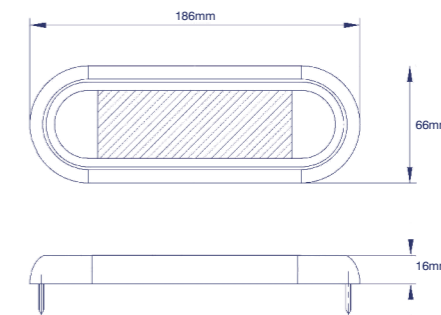

Part No	Voltage	Colour	Position	Reflex	Bracket	Cable Length	ECE Reg.
26258AK-V	12/24V	Amber	Side	✓	✓	250mm	3, 91
26258RK-V	12/24V	Red	Rear	✓	✓	250mm	3, 7
26258CK-V	12/24V	White	Front	✓	✓	250mm	3, 7
26258A-V	12/24V	Amber	Side	✓		250mm	3, 91
26258R-V	12/24V	Red	Rear	✓		250mm	3, 7
26258C-V	12/24V	White	Front	✓		250mm	3, 7

Part No	Voltage	Colour	Position	Cable Length	ECE Reg.
LAPCV201	12/24V	Amber	Side	500mm	91
LAPCV202	12/24V	Red	Rear	500mm	7
LAPCV203	12/24V	White	Front	500mm	7

STALK LAMPS

Part No	Voltage	Handed	Front	Rear	Side	Cable Length	ECE Reg.
LAPCV301	12/24V	Both	✓	✓			7
LAPCV302-L	12/24V	Left	✓	✓		370mm	7
LAPCV302-R	12/24V	Right	✓	✓		370mm	7
LAPCV303-L	12/24V	Left	✓	✓		320mm	7
LAPCV303-R	12/24V	Right	✓	✓		320mm	7
LAPCV304-L	12/24V	Left	✓	✓	✓	250mm	7, 91
LAPCV304-R	12/24V	Right	✓	✓	✓	250mm	7, 91
26550-2VLH	12/24V	Left	✓	✓	✓	500mm w/PRS	7, 91
26550-2VRH	12/24V	Right	✓	✓	✓	500mm w/PRS	7, 91

Reflectors

47001A

47001R

47001C

Part No	Colour	Adhesive Mount	ECE Reg.
47001A	Amber	✓	3
47001R	Red	✓	3
47001C	White	✓	3

INTERIOR LAMPS

Part No	Voltage	Effective Lumen	Number of LEDs	Length A	Switch	Cable Length
22785CKS-WV	12/24V	380	9	245mm	✓	100mm
22776CKS-WV	12/24V	600	18	400mm	✓	100mm
22762S-12V	12V	378	27	555mm	✓	100mm
22762S-24V	24V	378	27	555mm	✓	100mm

LAPCV401-S

LAPCV402

Part No	Voltage	Effective Lumen	Number of LEDs	Switch	IP Rating	Cable Length
LAPCV401	12/24V	720	51		IP67	180mm
LAPCV401-S	12/24V	720	51	✓	IP67	180mm
LAPCV402	12/24V	630	42		IP67	180mm
LAPCV402-S	12/24V	630	42	✓	IP67	180mm