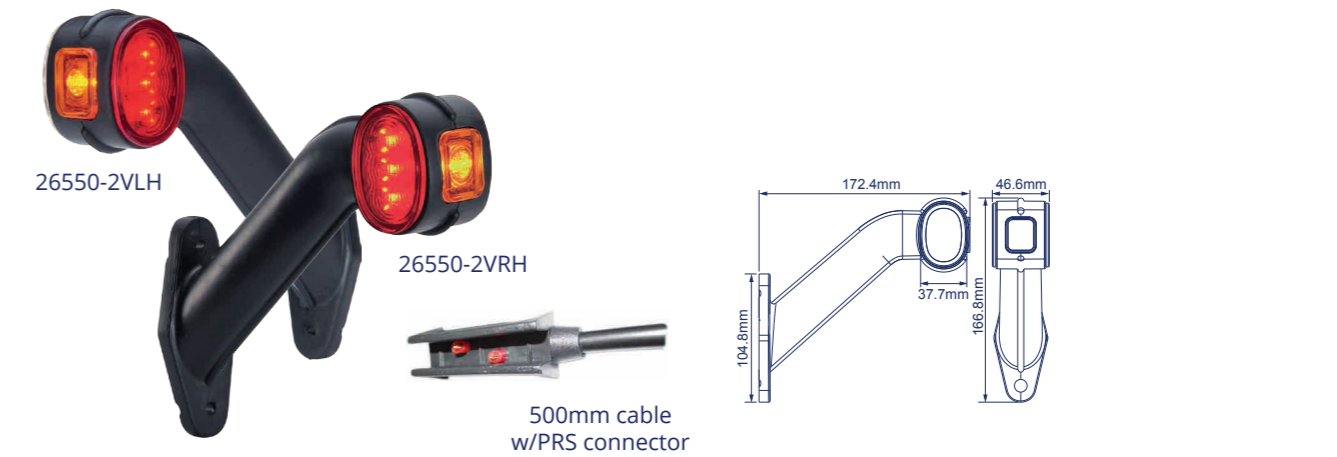

STALK LAMPS

Part No	Voltage	Handed	Front	Rear	Side	Cable Length	ECE Reg.
LAPCV301	12/24V	Both	✓	✓			7
LAPCV302-L	12/24V	Left	✓	✓		370mm	7
LAPCV302-R	12/24V	Right	✓	✓		370mm	7
LAPCV303-L	12/24V	Left	✓	✓		320mm	7
LAPCV303-R	12/24V	Right	✓	✓		320mm	7
LAPCV304-L	12/24V	Left	✓	✓	✓	250mm	7, 91
LAPCV304-R	12/24V	Right	✓	✓	✓	250mm	7, 91
26550-2VLH	12/24V	Left	✓	✓	✓	500mm w/PRS	7, 91
26550-2VRH	12/24V	Right	✓	✓	✓	500mm w/PRS	7, 91