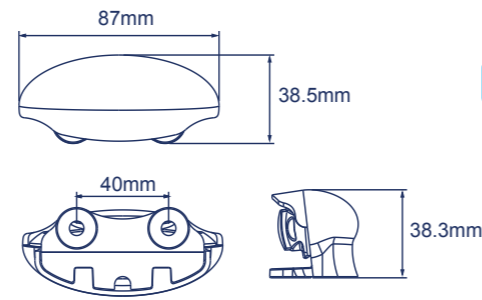

* 2 lamps required for compliance

Part No	Voltage	License	Cable Length	ECE Reg.
26256CK-G	12/24V	✓	450mm	4