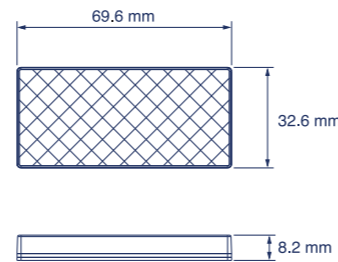

Part No	Voltage	Colour	Position	Cable Length	ECE Reg.
LAPCV201	12/24V	Amber	Side	500mm	91
LAPCV202	12/24V	Red	Rear	500mm	7
LAPCV203	12/24V	White	Front	500mm	7

STALK LAMPS

Part No	Voltage	Handed	Front	Rear	Side	Cable Length	ECE Reg.
LAPCV301	12/24V	Both	✓	✓			7
LAPCV302-L	12/24V	Left	✓	✓		370mm	7
LAPCV302-R	12/24V	Right	✓	✓		370mm	7
LAPCV303-L	12/24V	Left	✓	✓		320mm	7
LAPCV303-R	12/24V	Right	✓	✓		320mm	7
LAPCV304-L	12/24V	Left	✓	✓	✓	250mm	7, 91
LAPCV304-R	12/24V	Right	✓	✓	✓	250mm	7, 91
26550-2VLH	12/24V	Left	✓	✓	✓	500mm w/PRS	7, 91
26550-2VRH	12/24V	Right	✓	✓	✓	500mm w/PRS	7, 91

Reflectors

47001A

47001R

47001C

Part No	Colour	Adhesive Mount	ECE Reg.
47001A	Amber	✓	3
47001R	Red	✓	3
47001C	White	✓	3

INTERIOR LAMPS

Part No	Voltage	Effective Lumen	Number of LEDs	Length A	Switch	Cable Length
22785CKS-WV	12/24V	380	9	245mm	✓	100mm
22776CKS-WV	12/24V	600	18	400mm	✓	100mm
22762S-12V	12V	378	27	555mm	✓	100mm
22762S-24V	24V	378	27	555mm	✓	100mm