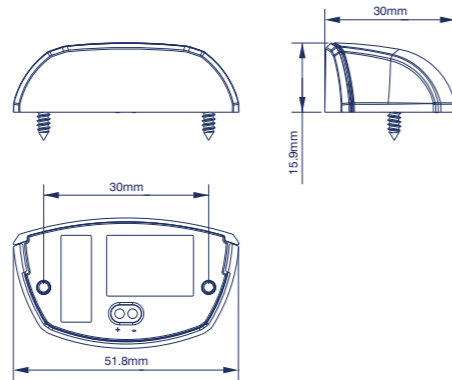

Part No	Voltage	Colour	Position	Reflex	Bracket	Cable Length	ECE Reg.
26258AK-V	12/24V	Amber	Side	✓	✓	250mm	3, 91
26258RK-V	12/24V	Red	Rear	✓	✓	250mm	3, 7
26258CK-V	12/24V	White	Front	✓	✓	250mm	3, 7
26258A-V	12/24V	Amber	Side	✓		250mm	3, 91
26258R-V	12/24V	Red	Rear	✓		250mm	3, 7
26258C-V	12/24V	White	Front	✓		250mm	3, 7

Part No	Voltage	Colour	Position	Cable Length	ECE Reg.
LAPCV201	12/24V	Amber	Side	500mm	91
LAPCV202	12/24V	Red	Rear	500mm	7
LAPCV203	12/24V	White	Front	500mm	7

STALK LAMPS

Part No	Voltage	Handed	Front	Rear	Side	Cable Length	ECE Reg.
LAPCV301	12/24V	Both	✓	✓			7
LAPCV302-L	12/24V	Left	✓	✓		370mm	7
LAPCV302-R	12/24V	Right	✓	✓		370mm	7
LAPCV303-L	12/24V	Left	✓	✓		320mm	7
LAPCV303-R	12/24V	Right	✓	✓		320mm	7
LAPCV304-L	12/24V	Left	✓	✓	✓	250mm	7, 91
LAPCV304-R	12/24V	Right	✓	✓	✓	250mm	7, 91
26550-2VLH	12/24V	Left	✓	✓	✓	500mm w/PRS	7, 91
26550-2VRH	12/24V	Right	✓	✓	✓	500mm w/PRS	7, 91

LAMPS & REFLECTORS

Number Plate Lamp

26256CK-G

* 2 lamps required for compliance

Part No	Voltage	License	Cable Length	ECE Reg.
26256CK-G	12/24V	✓	450mm	4

Courtesy Light

LAPCV403

Part No	Voltage	Effective Lumen	Number of LEDs	IP Rating	Cable Length
LAPCV403	12/24V	75	2	IP67	200mm

Reflectors

47001A

47001R

47001C

Part No	Colour	Adhesive Mount	ECE Reg.
47001A	Amber	✓	3
47001R	Red	✓	3
47001C	White	✓	3

INTERIOR LAMPS

Part No	Voltage	Effective Lumen	Number of LEDs	Length A	Switch	Cable Length
22785CKS-WV	12/24V	380	9	245mm	✓	100mm
22776CKS-WV	12/24V	600	18	400mm	✓	100mm
22762S-12V	12V	378	27	555mm	✓	100mm
22762S-24V	24V	378	27	555mm	✓	100mm