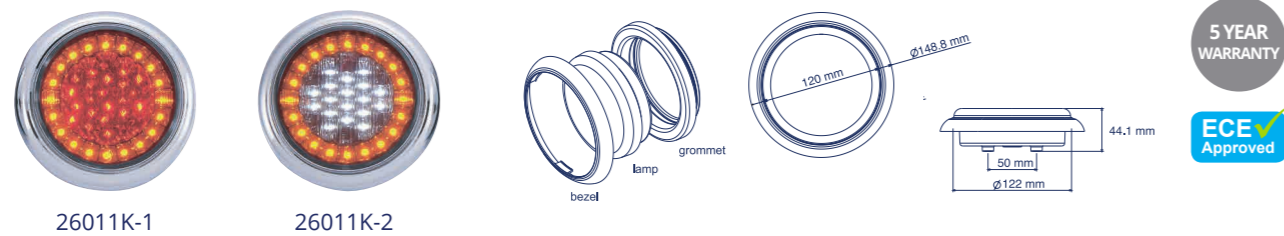

ROUND STYLE REAR LAMPS

Part No	Voltage	Stop	Tail	D.I.	Reverse	Fog	Cable Length	ECE Reg.
26004N-1	12/24V	✓	✓	✓			200mm	6, 7
26004N-2	12/24V			✓	✓		200mm	6, 23
26004N-3	12/24V			✓		✓	200mm	6, 38

5 YEAR WARRANTY
ECE Approved

Part No	Voltage	Stop	Tail	D.I.	Reverse	Cable Length	ECE Reg.
26011K-1	12/24V	✓	✓	✓		400mm	6, 7
26011K-2	12/24V			✓	✓	400mm	6, 23

5 YEAR WARRANTY
ECE Approved

Part No	Voltage	Stop	Tail	D.I.	Reverse	Fog	Cable Length	ECE Reg.
LAPCV108	12/24V	✓	✓	✓			250mm	6, 7
LAPCV109	12/24V				✓	✓	250mm	23, 38