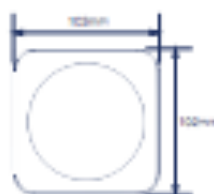

26018C-BV

26018R-18V

5 YEAR WARRANTY

ECE Approved

Part No	Voltage	Reverse	Fog	Cable Length	ECE Reg.
26018C-BV	12/24V	✓		200mm	23
26018R-18V	12/24V		✓	200mm	38

26010HL-V

5 YEAR WARRANTY

ECE Approved

Part No	Voltage	Stop	Tail	D.L	License	Reflex	Cable Length	ECE Reg.
26010HL-V	12/24V	✓	✓	✓	✓	✓	500mm	3, 4, 6, 7

26002AR

5 YEAR WARRANTY

ECE Approved

Part No	Voltage	Stop	Tail	D.L	Reflex	Cable Length	ECE Reg.
26002AR	12/24V	✓	✓	✓	✓	300mm	3, 6, 7