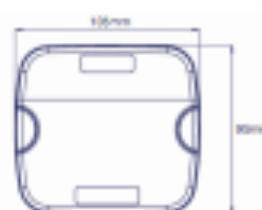

SQUARE & COMBINATION LAMPS

LAPCV101

LAPCV102

3 YEAR WARRANTY

ECE Approved

Part No	Voltage	Stop	Tail	D.L	Reverse	Fog	License	Reflex	Cable Length	ECE Reg.
LAPCV101	12/24V	✓	✓	✓			✓	✓	500mm	3, 4, 6, 7
LAPCV102	12/24V				✓	✓		✓	500mm	3, 23, 38